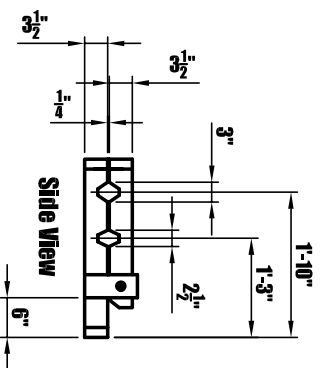

These are the specs for the Spindle Jig

The Log Builder's Workshop

Spindle Jig

Date: 06/2011